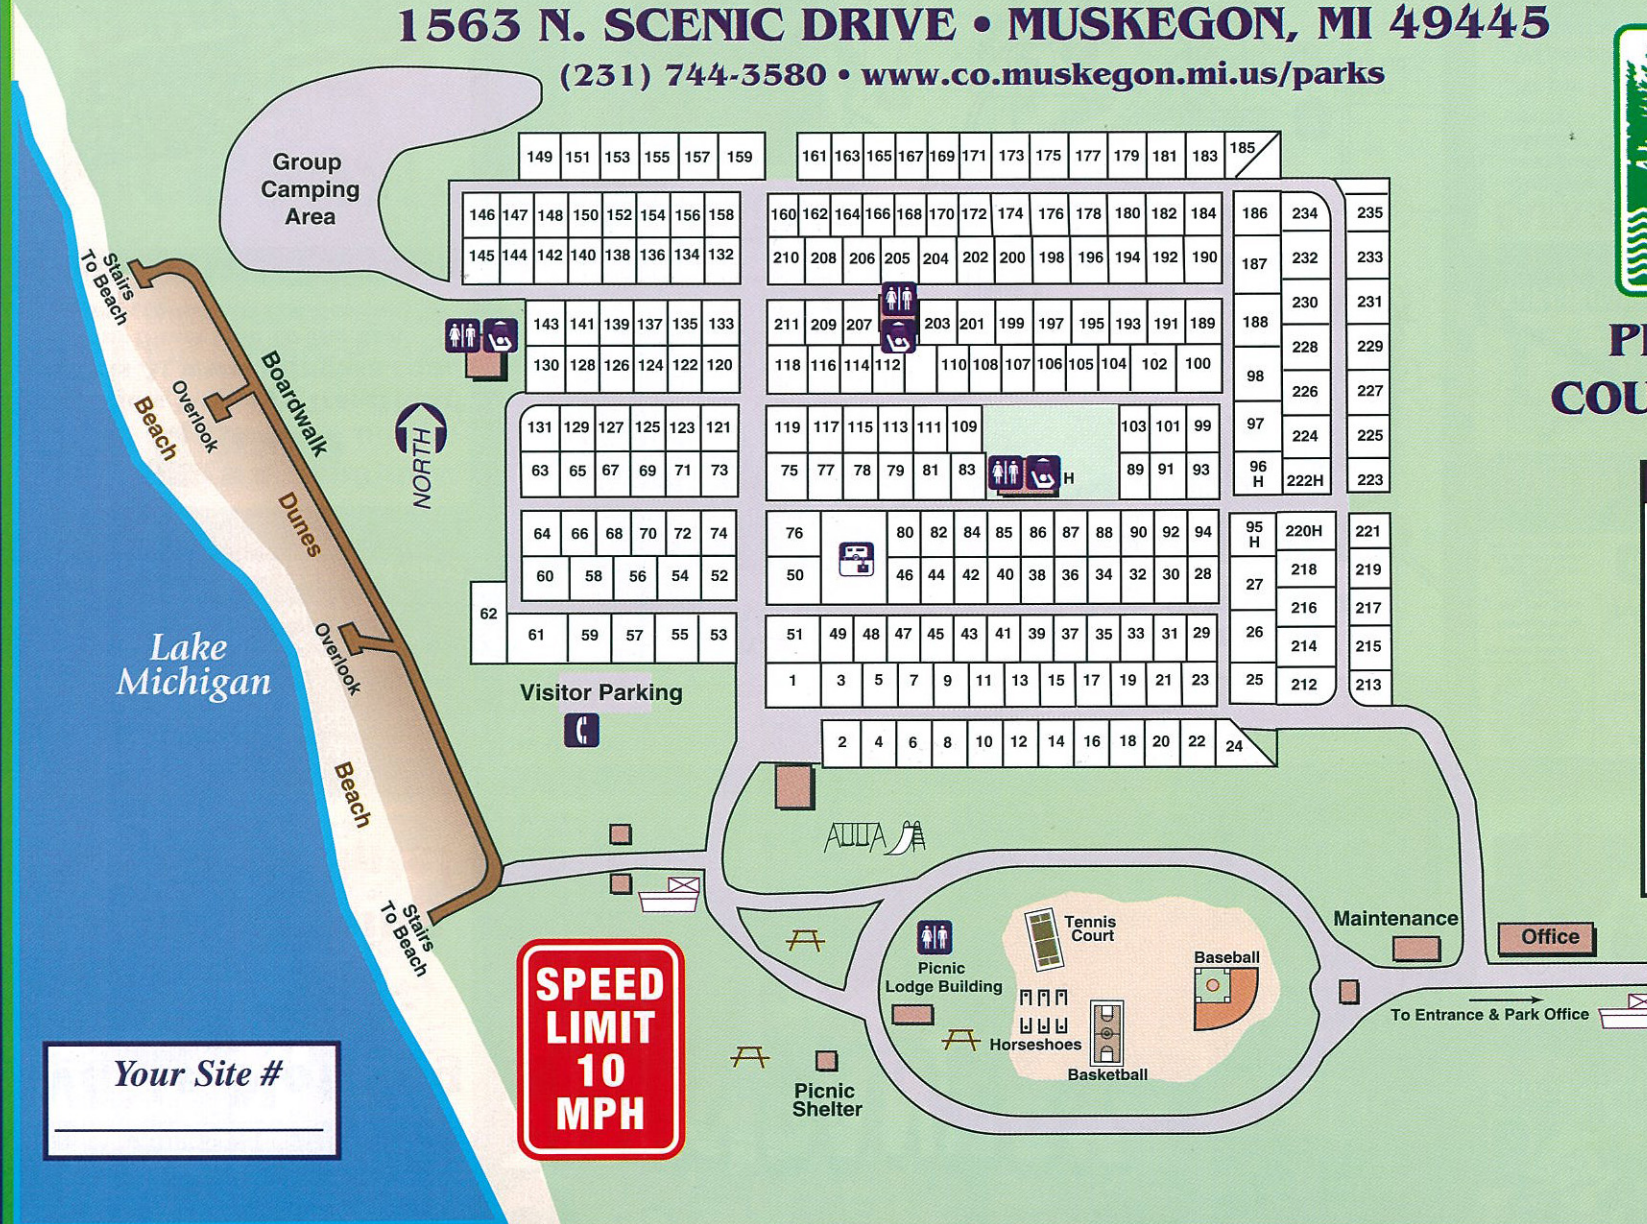

MUSKEGON COUNTY PARKS

1563 N. SCENIC DRIVE • MUSKEGON, MI 49445

(231) 744-3580 • www.co.muskegon.mi.us/parks

PIONEER COUNTY PARK

LEGEND

- Restrooms
- Showers
- Dump Station
- Phones
- Dumpster/Trash
- Playground
- Handicap

Your Site #

**SPEED
LIMIT
10
MPH**