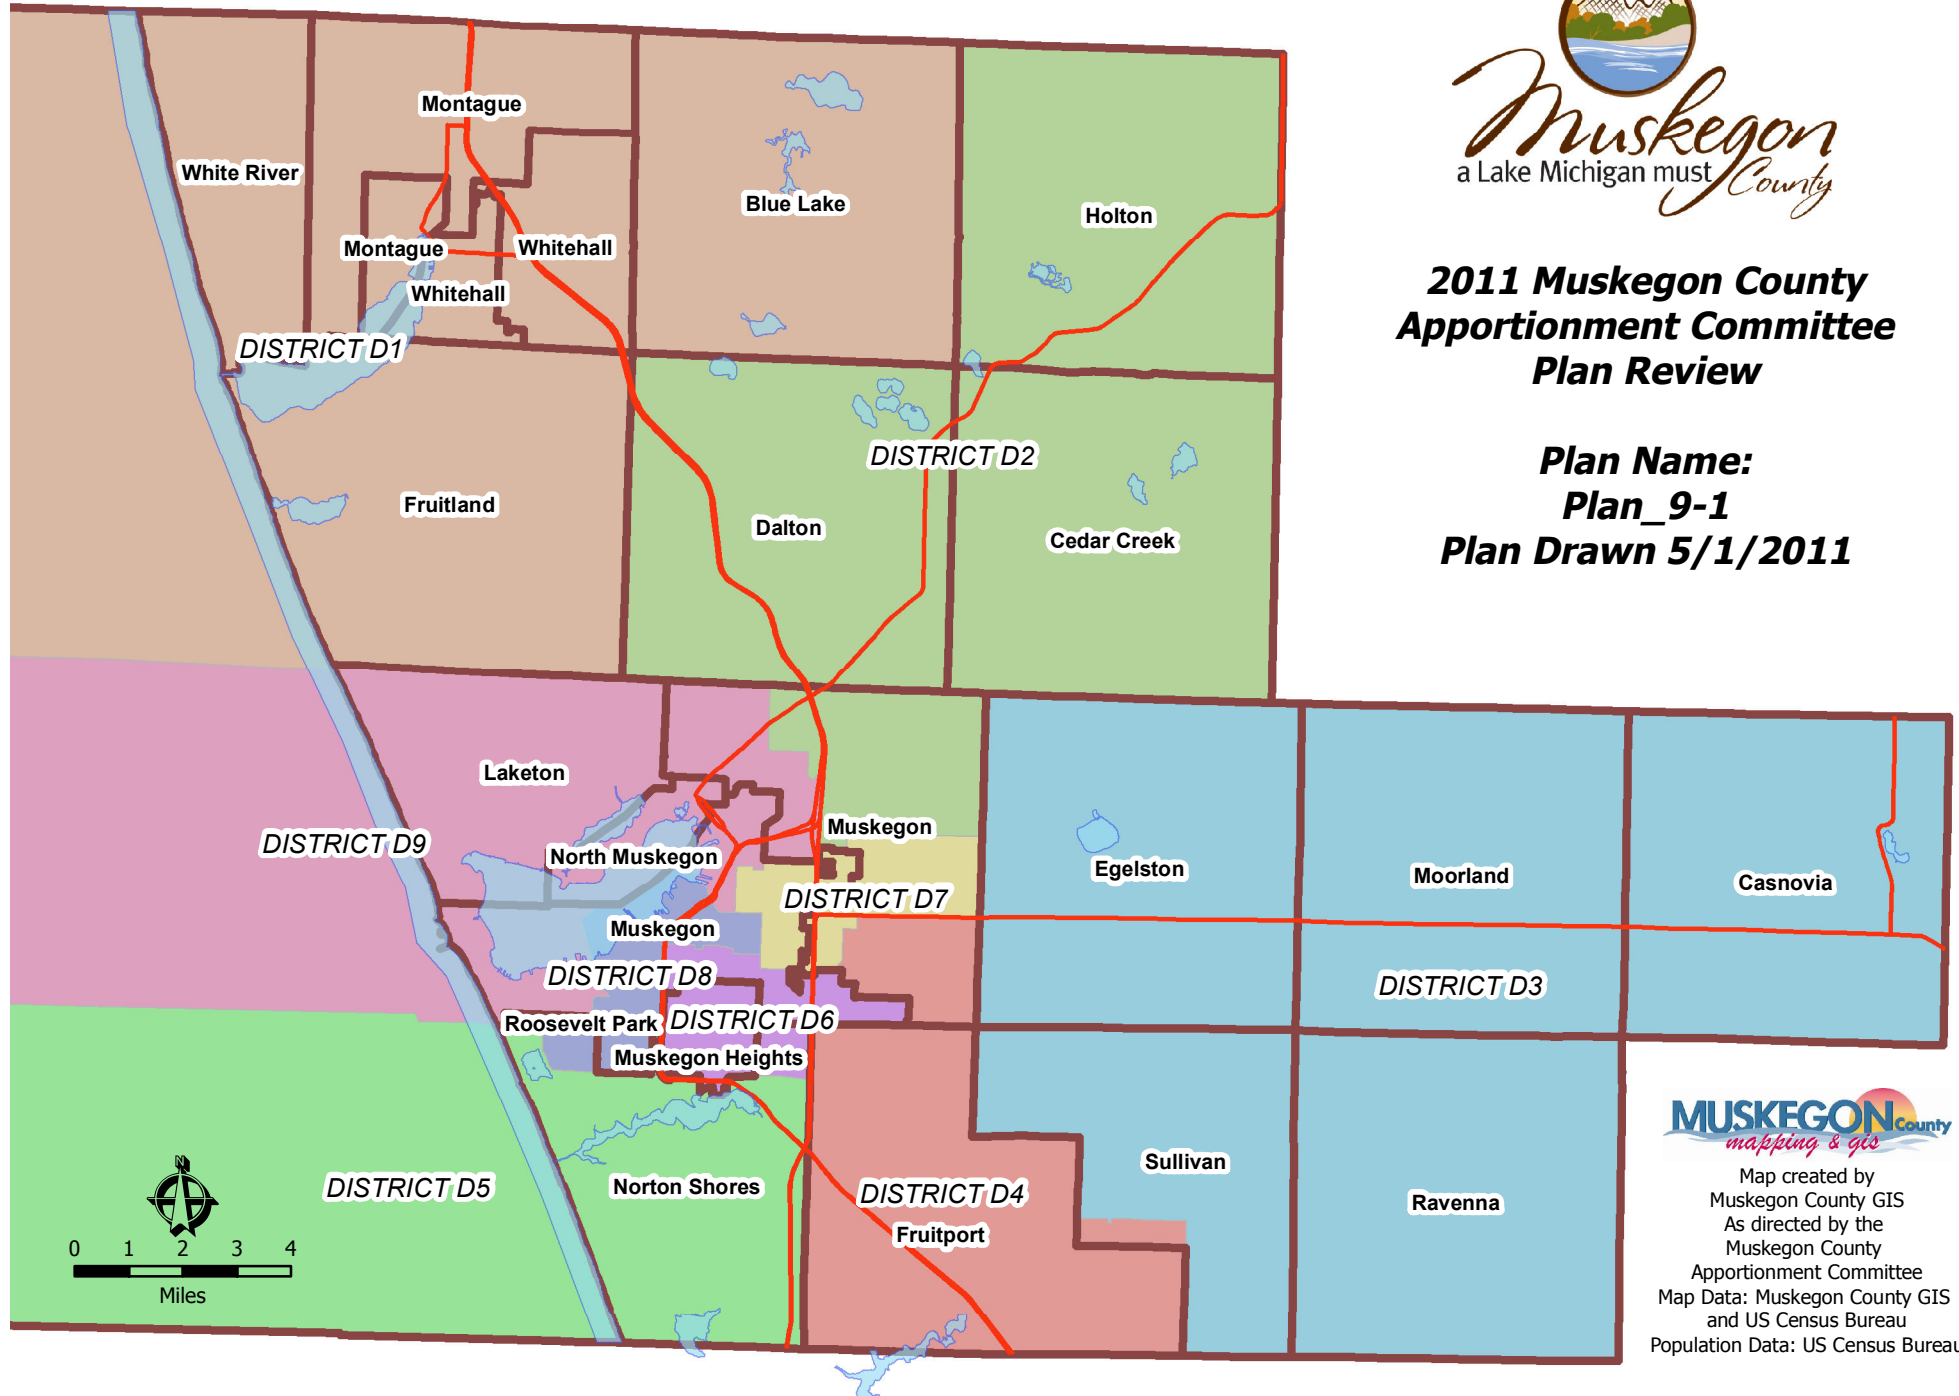

**2011 Muskegon County
Apportionment Committee
Plan Review**

**Plan Name:
Plan_9-1
Plan Drawn 5/1/2011**

Map created by
Muskegon County GIS
As directed by the
Muskegon County
Apportionment Committee
Map Data: Muskegon County GIS
and US Census Bureau
Population Data: US Census Bureau