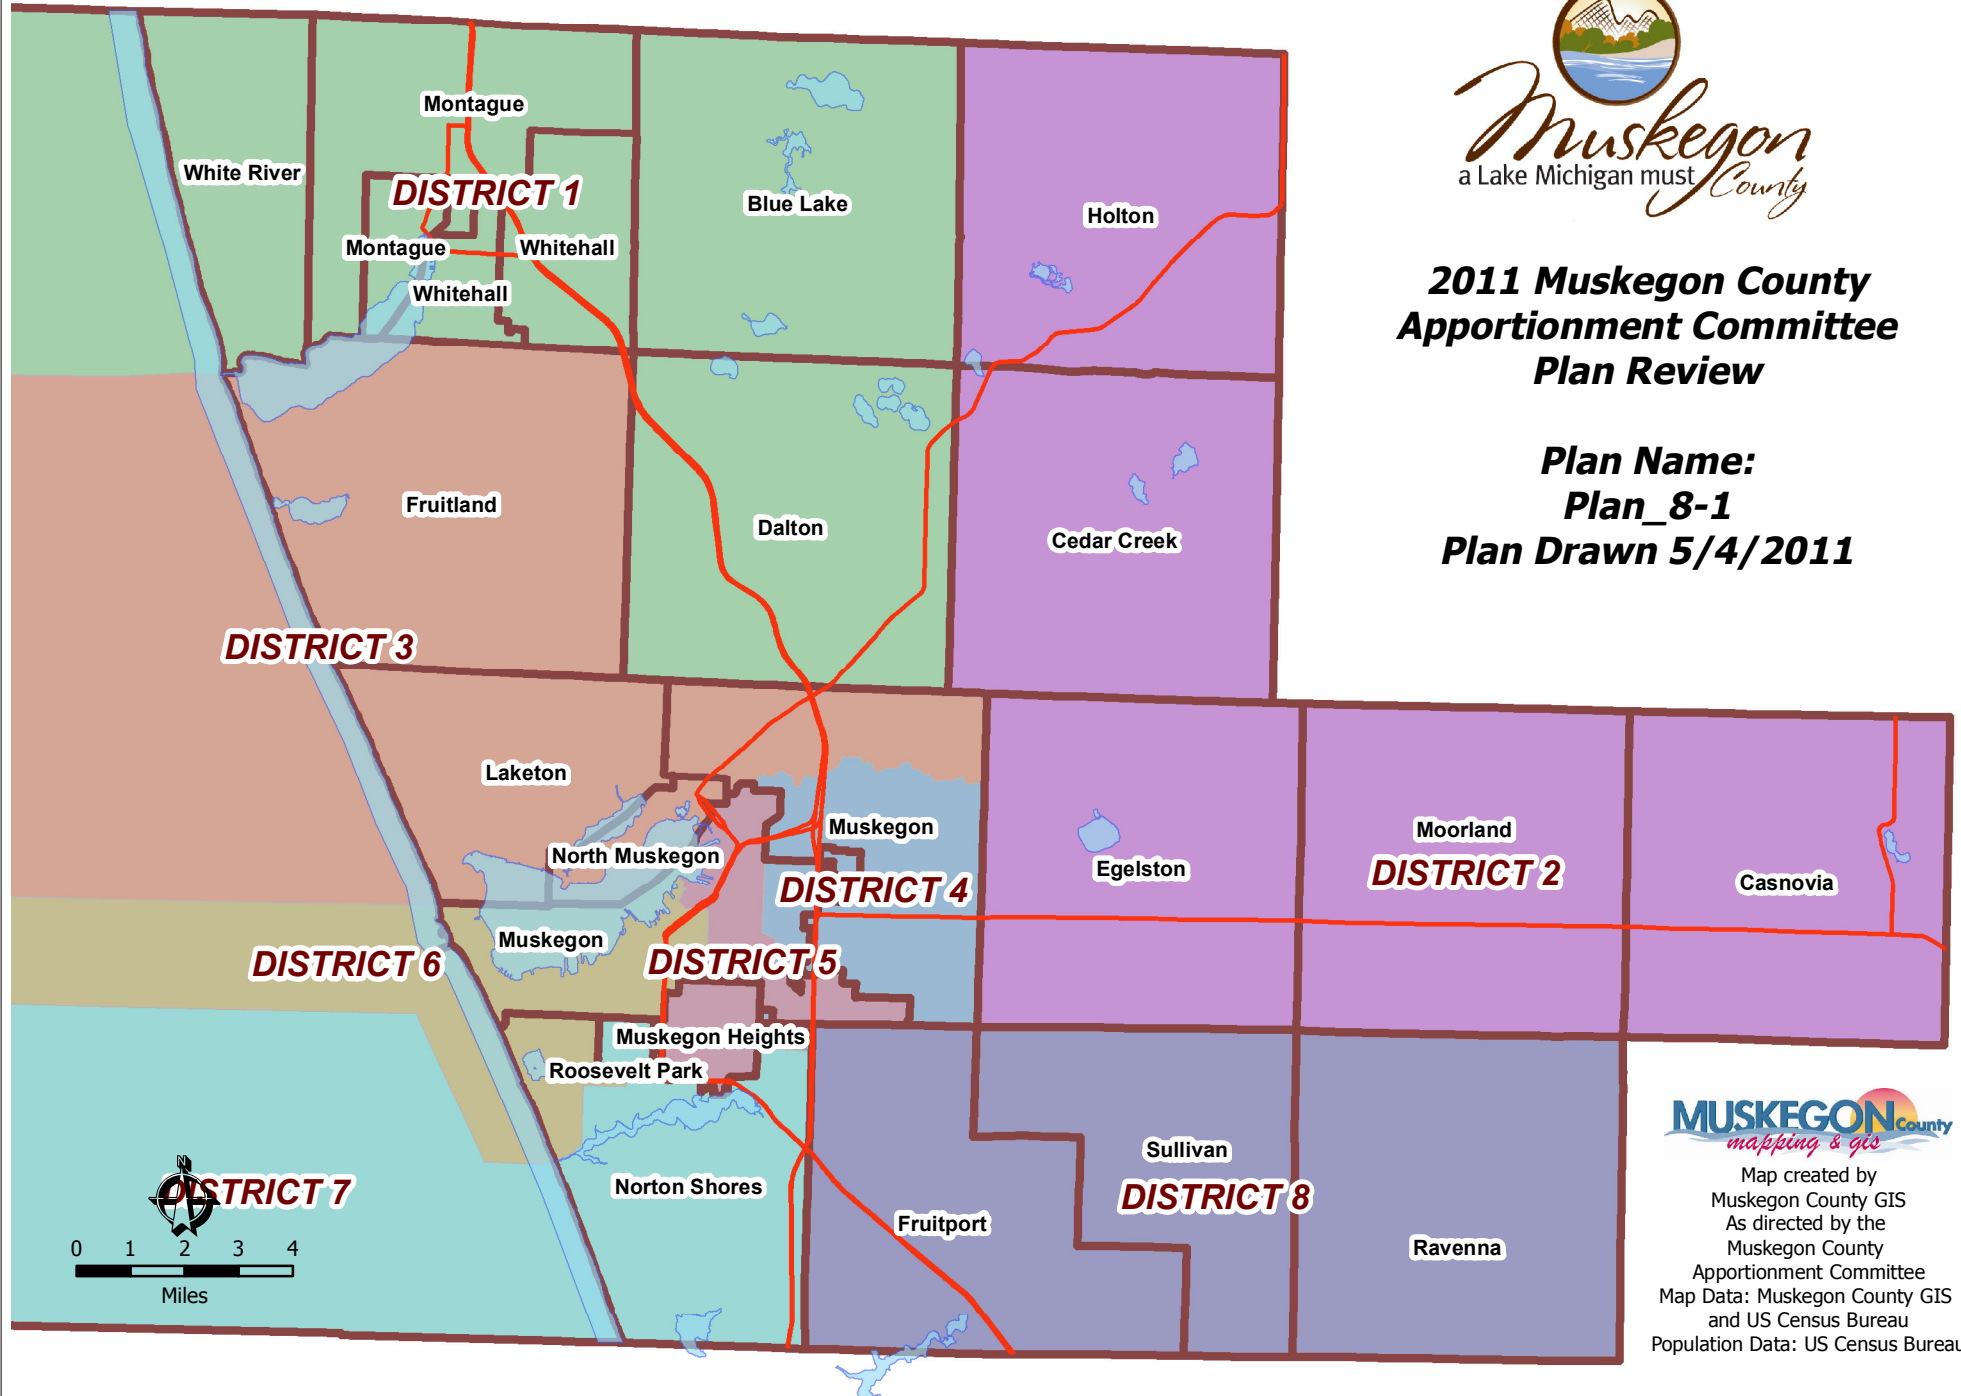

**2011 Muskegon County  
Apportionment Committee  
Plan Review**

**Plan Name:  
Plan\_8-1  
Plan Drawn 5/4/2011**

Map created by  
Muskegon County GIS  
As directed by the  
Muskegon County  
Apportionment Committee  
Map Data: Muskegon County GIS  
and US Census Bureau  
Population Data: US Census Bureau