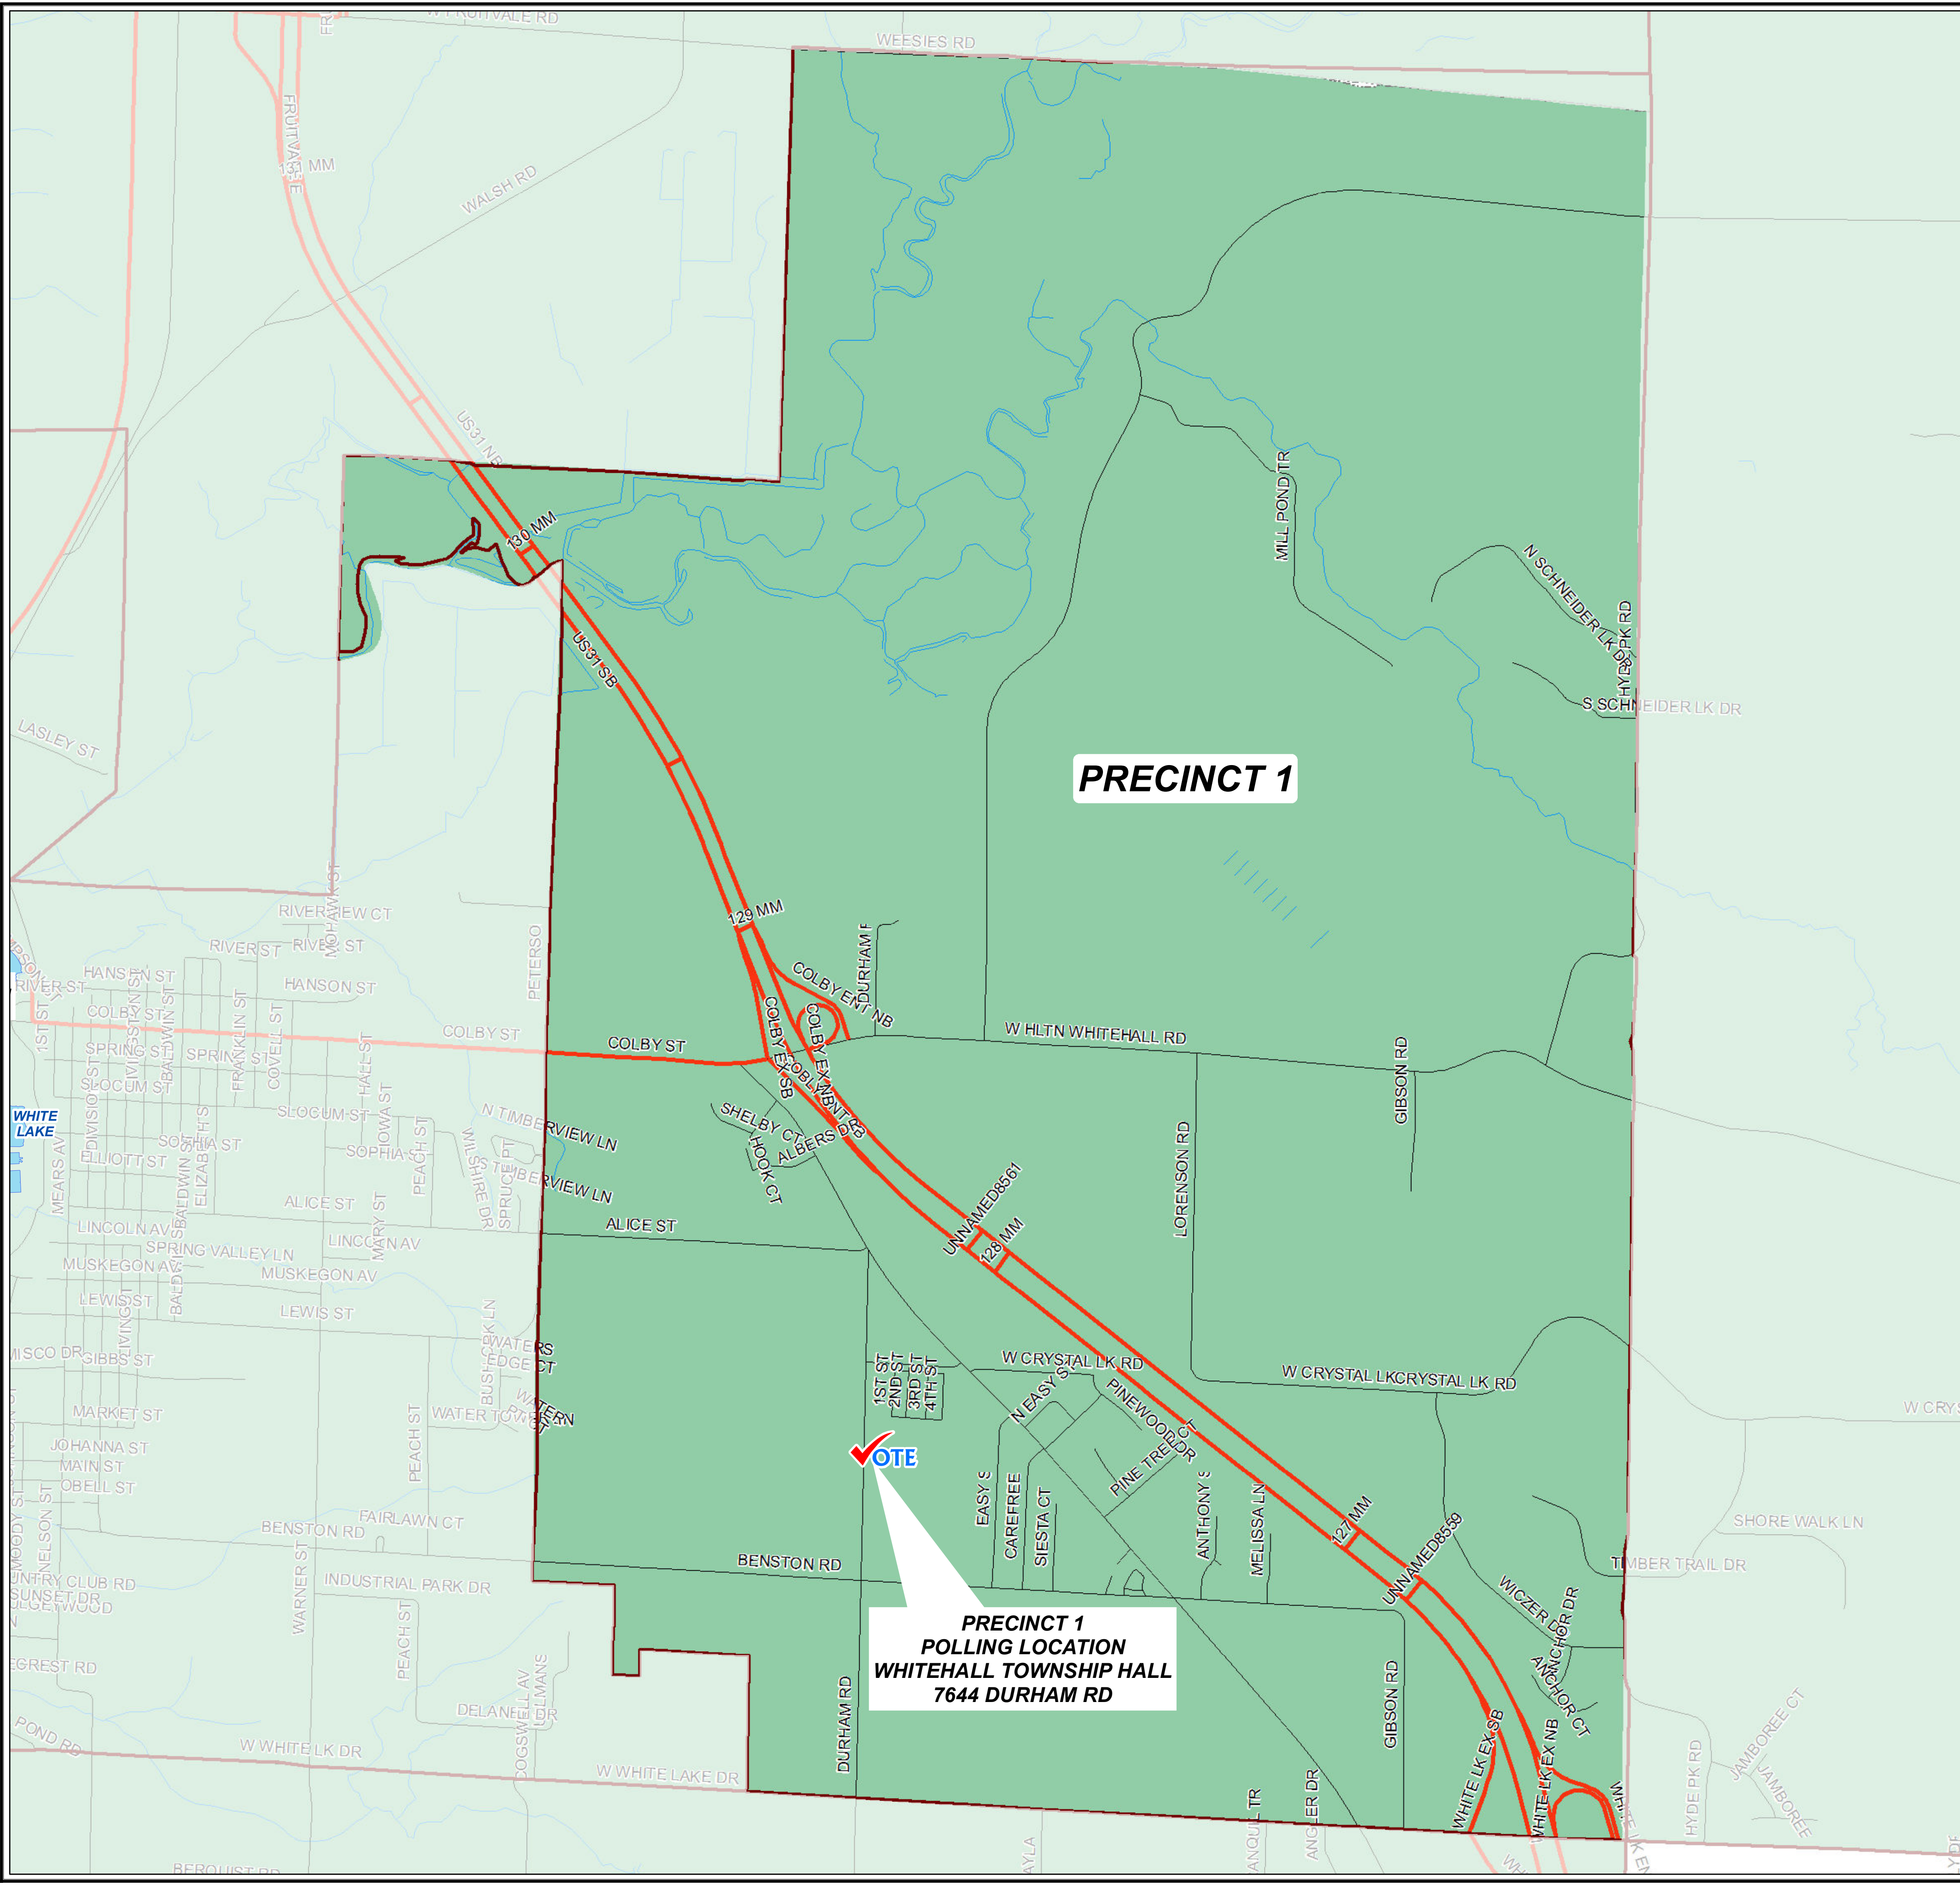

TOWNSHIP OF WHITEHALL VOTING PRECINCTS AND POLLING LOCATION

PRECINCT 1

**PRECINCT 1
POLLING LOCATION
WHITEHALL TOWNSHIP HALL
7644 DURHAM RD**

MAP FEATURES

- POLLING LOCATIONS**
- VOTING PRECINCTS**
- PRECINCT NUMBER**
- 1
- MAJOR LAKES**
- BR 31 & US 31**
- OTHER ROADS**
- STREAMS & RIVERS**

1:12,000
1 in = 0.19 miles
1 inch = 1,000 feet

This map is intended for use as a taxation parcel map only. Features contained on this map are for reference and no claim to accuracy is intended. For exact feature location and identification, parties should consult a licensed professional surveyor.